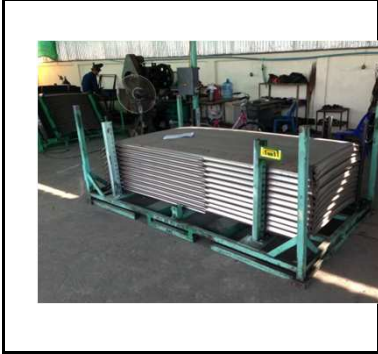

T04 Material Handling

For Pack's Auto Press Parts.& FG Parts.

For Pack's Machine Parts

For Pack's Machine Parts

For Pack's Machine Parts

Pallet / Skid / Dolly / Conveyor

THAINITSHOEI CO., LTD

Capacity 2400 set / year.